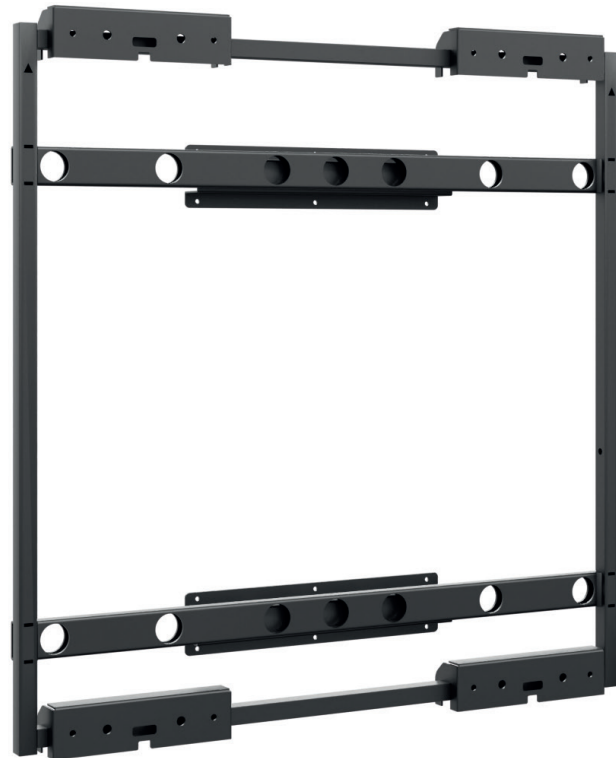

WH OH 85 Portrait

Item no.: 5893

Outdoor wall mount, display specific for Samsung OH 85 series

The WH OH 85 Portrait is a highly weather proof outdoor wall mount, which was developed specifically for the Samsung OH 85 outdoor screen series.

The screen mount is display specific and suitable for Portrait orientation.

The surface of the wall mount is finished with a highly weather proof, corrosion resistant plastic powder coating in black (RAL 9005).

Suitable for Portrait format

Option: Cover-Set WH OH 85 Portrait | Item no.: 5894

Also usable as an outdoor totem thanks to an optional extension

DESIGNED FOR
SAMSUNG

WH OH 85 Portrait

Item no.: 5893

Outdoor wall mount, display specific for Samsung OH 85 series

- Display specific outdoor wall mount
- Designed for Samsung OH 85 series
- Can be mounted in portrait orientation
- Includes a customised screen mount for the Samsung outdoor monitor
- Ambient Temperature range from -30°C to +50°C (display)
- Unhooking protection via anti-theft screw (rear)
- Incl. Resitorx tool
- Highly weather proof, corrosion resistant plastic powder coating
- Colour: black (RAL 9005)
- Option:
Cover-Set WH OH 85 Portrait | Item no.: 5894